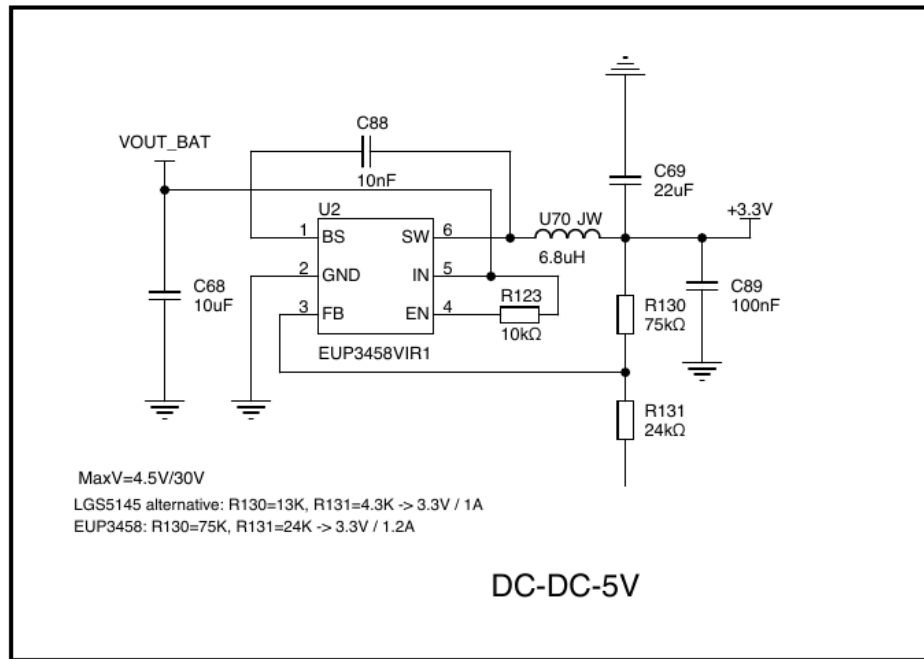

V2.2

**LED Mode**

Mode	Status	D1
Charge	Charging	Blink
Charge	Full	On
Discharge	Normal	On
Discharge	Low battery	Blink