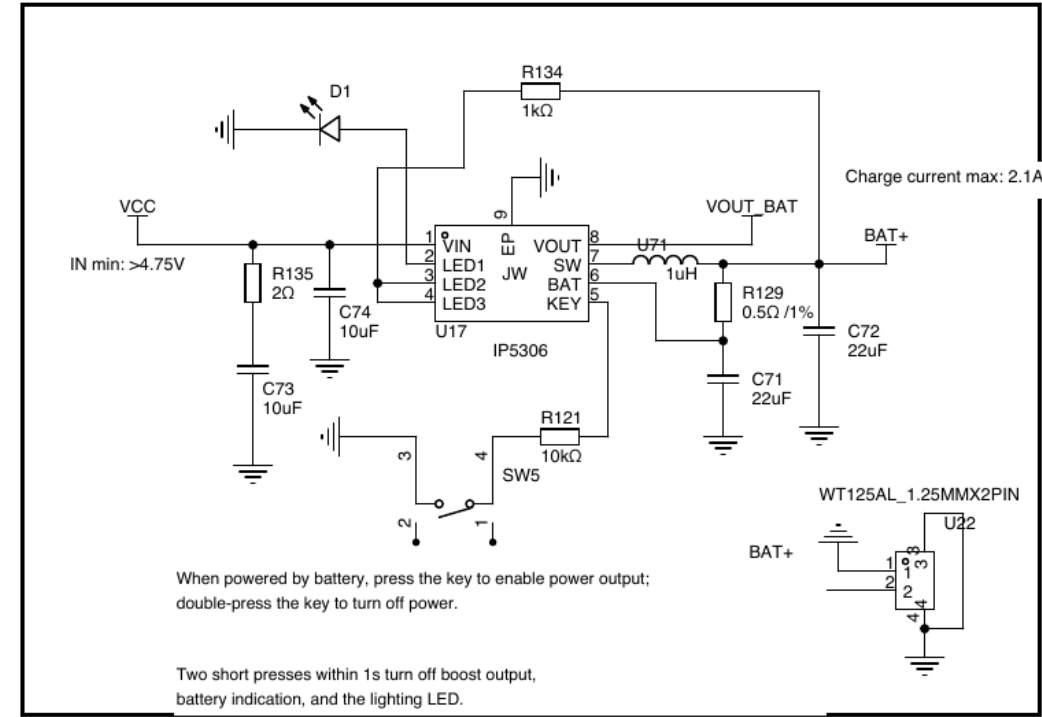

V2.2

**LED Mode**

Mode	Status	D1
Charge	Charging	Blink
Charge	Full	On
Discharge	Normal	On
Discharge	Low battery	Blink