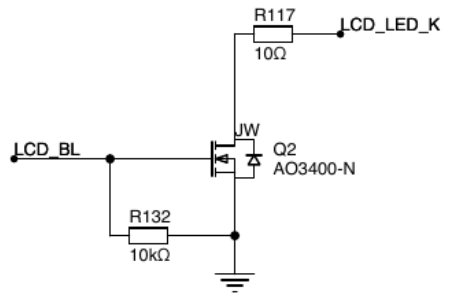

V2.2

**LED Mode**

Mode	Status	D1
Charge	Charging	Blink
Charge	Full	On
Discharge	Normal	On
Discharge	Low battery	Blink