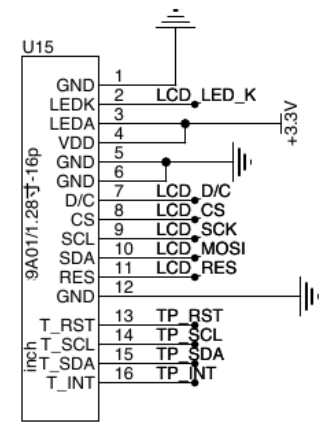

V2.2

**LED Mode**

Mode	Status	D1
Charge	Charging	Blink
Charge	Full	On
Discharge	Normal	On
Discharge	Low battery	Blink