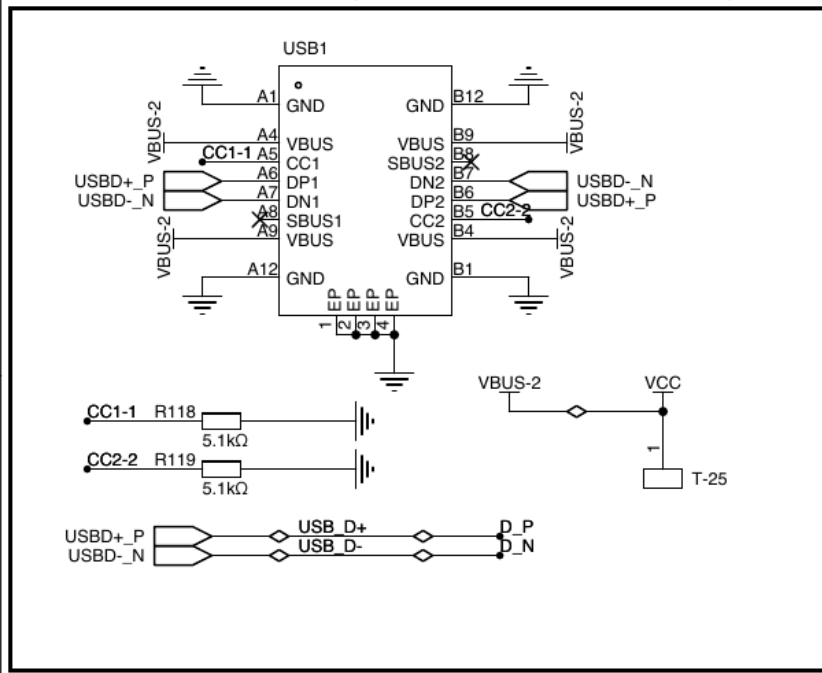

V2.2

**LED Mode**

Mode	Status	D1
Charge	Charging	Blink
Charge	Full	On
Discharge	Normal	On
Discharge	Low battery	Blink